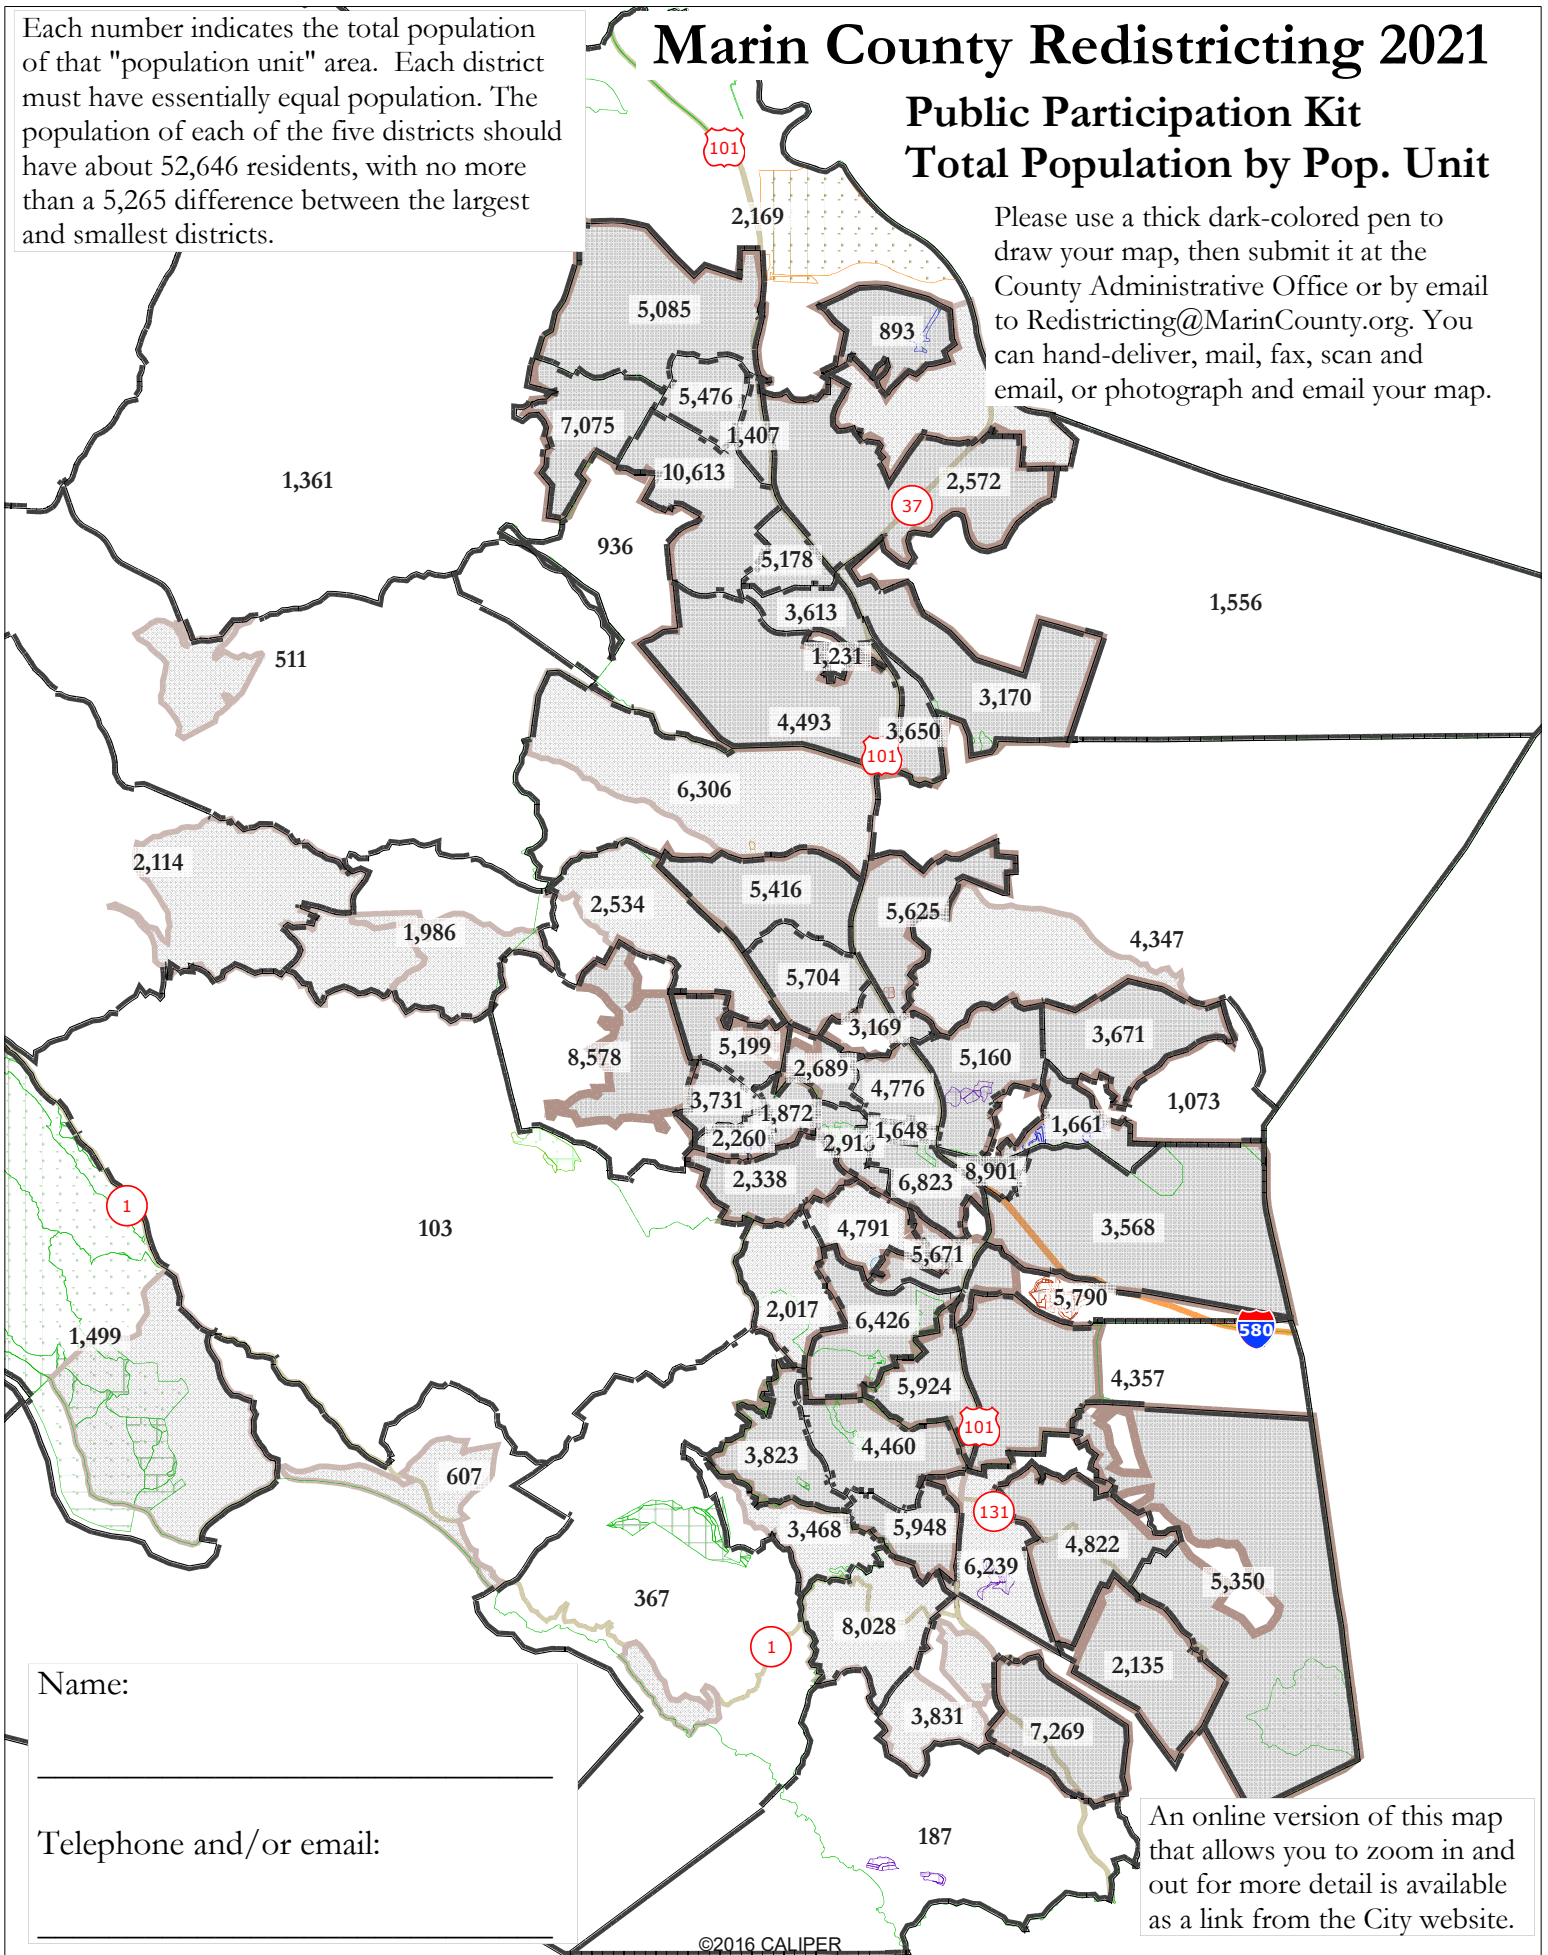

Each number indicates the total population of that "population unit" area. Each district must have essentially equal population. The population of each of the five districts should have about 52,646 residents, with no more than a 5,265 difference between the largest and smallest districts.

Marin County Redistricting 2021

Public Participation Kit Total Population by Pop. Unit

Please use a thick dark-colored pen to draw your map, then submit it at the County Administrative Office or by email to Redistricting@MarinCounty.org. You can hand-deliver, mail, fax, scan and email, or photograph and email your map.

Name:

Telephone and/or email:

An online version of this map that allows you to zoom in and out for more detail is available as a link from the City website.